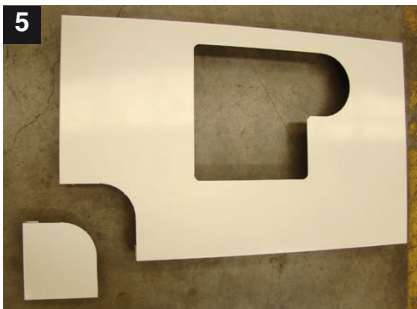

excellence in hot water

Kit ventouse Delta Pro

Code: 10800194

Delta Pro & Pro Pack + BMV

Delta Pro & Pro Pack + BG 2000-S