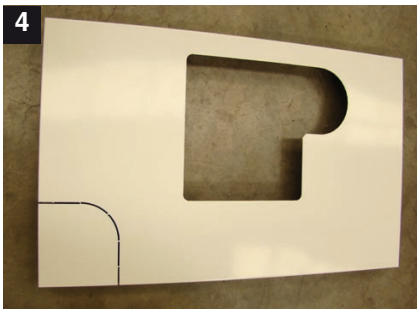

excellence in hot water

Kit ventouse Delta Pro

Code: 10800194

Delta Pro & Pro Pack + BMV

Delta Pro & Pro Pack + BG 2000-S