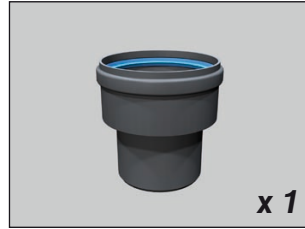

excellence in hot water

Kit ventouse Delta Pro

Code: 10800194

Delta Pro & Pro Pack + BMV

Delta Pro & Pro Pack + BG 2000-S