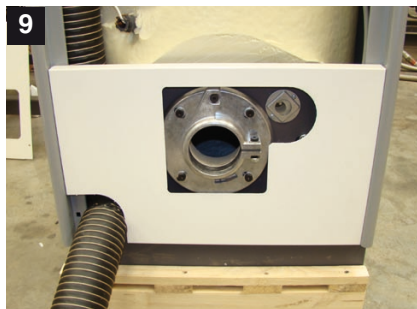

excellence in hot water

Kit ventouse Delta Pro

Code: 10800194

Delta Pro & Pro Pack + BMV

Delta Pro & Pro Pack + BG 2000-S