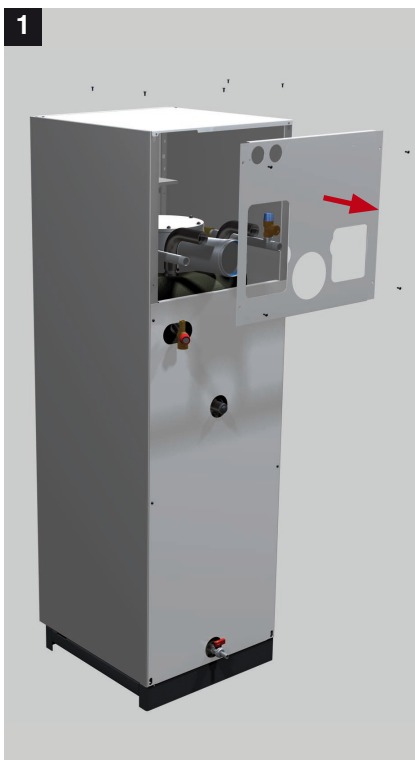

excellence in hot water

Kit ventouse Delta Pro

Code: 10800194

Delta Pro & Pro Pack + BMV

Delta Pro & Pro Pack + BG 2000-S