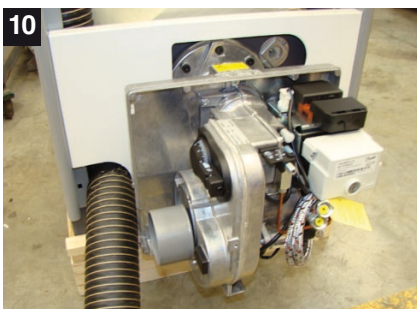

excellence in hot water

Kit ventouse Delta Pro

Code: 10800194

Delta Pro & Pro Pack + BMV

Delta Pro & Pro Pack + BG 2000-S