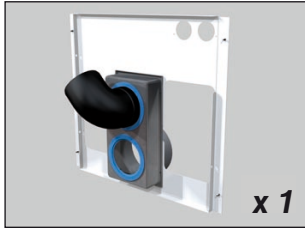

excellence in hot water

Kit ventouse Delta Pro

Code: 10800194

Delta Pro & Pro Pack + BMV

Delta Pro & Pro Pack + BG 2000-S