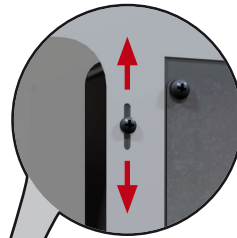

excellence in hot water

Kit ventouse Delta Pro

Code: 10800194

Delta Pro & Pro Pack + BMV

Delta Pro & Pro Pack + BG 2000-S