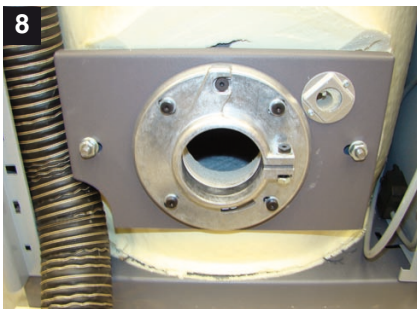

excellence in hot water

Kit ventouse Delta Pro

Code: 10800194

Delta Pro & Pro Pack + BMV

Delta Pro & Pro Pack + BG 2000-S